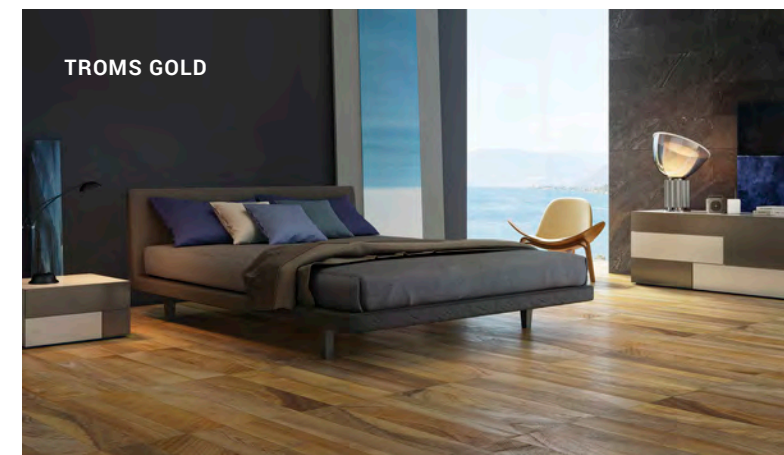

NORWAY

Durabody Ceramic Floor Tile

Suitable Rooms

PEI IV

PEI IV

PEI III

PEI III

SIZES

7"x36"
Up to 36 Faces

Variation Rating: HIGH
High shade and texture
variation with in each carton

TROMS GOLD

Photo reproduction may not match the exact color of tile.