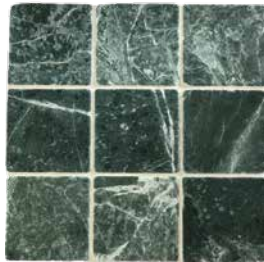

Variation in color, veining and shading are inherent from one piece to another.
Photo reproductions may not match the exact color of tile.

Marble

Tumbled Marble

Dolomite White

6" x 6"

4" x 4"

3" x 6"

Mosaic
2" x 2"

Chair-rail 2" x 12"*

Bullnose 1" x 12"*

Dolomite White/Nero Marquina Mix Mosaic
1" x 1"

Verde Alpi

Mosaic
2" x 2"

6" x 6"

4" x 4"

3" x 6"

Chair-rail 2" x 12"*

Bullnose 1" x 12"*

Rojo Alicante

Mosaic
2" x 2"

6" x 6"

4" x 4"

3" x 6"

Chair-rail 2" x 12"*