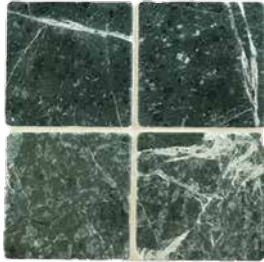

Variation in color, veining and shading are inherent from one piece to another.
Photo reproductions may not match the exact color of tile.

Marble

Tumbled Marble

Dolomite White

6" x 6"

4" x 4"

3" x 6"

Mosaic
2" x 2"

Chair-rail 2" x 12"*

Bullnose 1" x 12"*

Dolomite White/Nero Marquina Mix Mosaic
1" x 1"

Verde Alpi

Mosaic
2" x 2"

6" x 6"

4" x 4"

3" x 6"