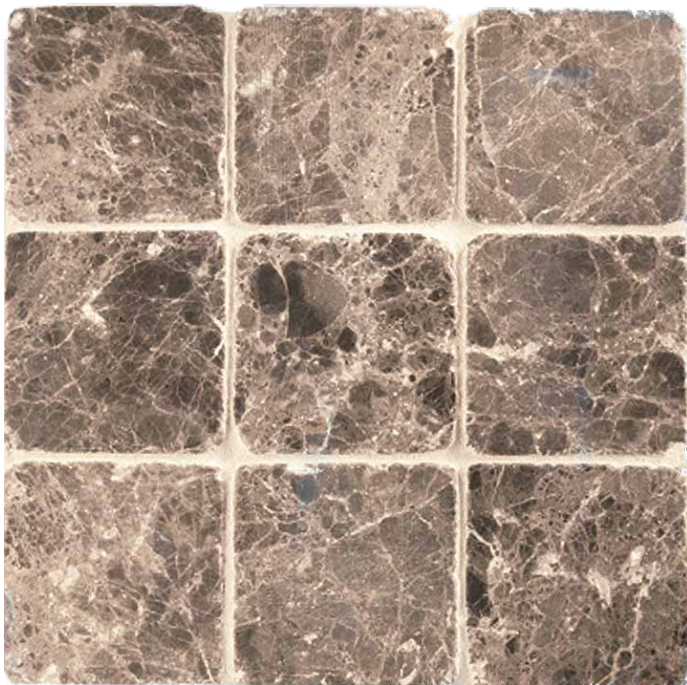

Mosaic
1" x 2"

Chair-rail 2" x 12"*

Bullnose 1" x 12"*

*for wall use only

Variation in color, veining and shading are inherent from one piece to another.
Photo reproductions may not match the exact color of tile.

Dark Emperador

4" x 4"

Mosaic
1" x 2"

Variation in color, veining and shading are inherent from one piece to another.
Photo reproductions may not match the exact color of tile.

Marble

Tumbled Marble

Emperador Brown

6" x 6"

4" x 4"

Mosaic
2" x 2"

3" x 6"

Chair-rail 2" x 12"*

Bullnose 1" x 12"*

*for wall use only

Variation in color, veining and shading are inherent from one piece to another.
Photo reproductions may not match the exact color of tile.

Variation in color, veining and shading are inherent from one piece to another.
Photo reproductions may not match the exact color of tile.

Marble

Tumbled Marble

Dolomite White

6" x 6"

4" x 4"

3" x 6"

Mosaic
2" x 2"