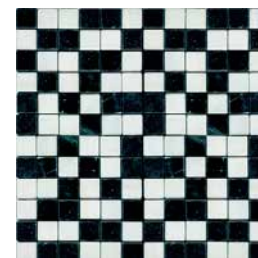

Nero Marquina

Mosaic
2" x 2"

6" x 6"

4" x 4"

Chair-rail 2" x 12"*

Bullnose 1" x 12"*

3" x 6"

*for wall use only

Variation in color, veining and shading are inherent from one piece to another.
Photo reproductions may not match the exact color of tile.

Marble

Tumbled Marble

Dolomite White

6" x 6"

4" x 4"

3" x 6"

Mosaic
2" x 2"

Chair-rail 2" x 12"*

Bullnose 1" x 12"*

Dolomite White/Nero Marquina Mix Mosaic
1" x 1"

Verde Alpi

Mosaic
2" x 2"

6" x 6"

4" x 4"

3" x 6"